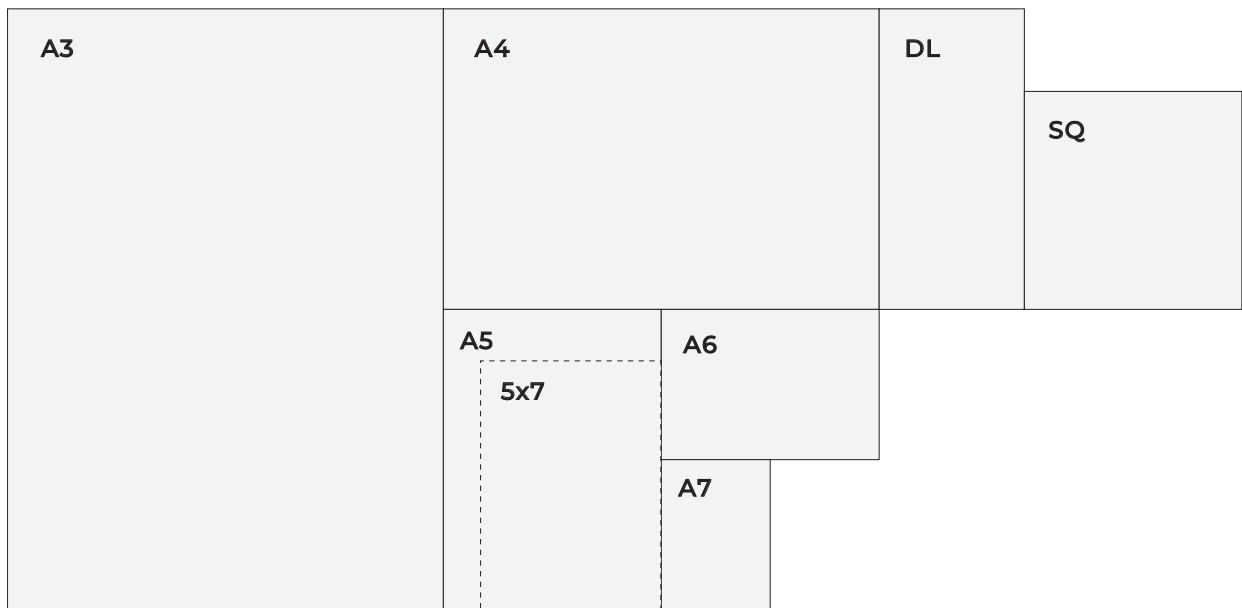

Envelope Size Guide

152 x 216 mm	133 x 184 mm	144 x 162 mm	82 x 133 mm	155 x 155 mm	110 x 220 mm
15.2 x 21.6 cm	13.3 x 18.4 cm	11.4 x 16.2 cm	8.2 x 11.3 cm	15.5 x 15.5 cm	11 x 22 cm
5.98 x 8.5 in	5.24 x 7.24 in	4.48 x 6.37 in	3.23 x 4.45 in	6.10 x 6.10 in	4.33 x 8.66 in

Paper Size Guide

A3	297 x 420 mm	29.7 x 42 cm	11.69 x 16.53 in
A4	210 x 297 mm	21 x 29.7 cm	8.26 x 11.69 in
A5	148.5 x 210 mm	14.85 x 21 cm	5.84 x 8.26 in
5x7	127 x 178 mm	12.7 x 17.8 cm	5 x 7 in
A6	105 x 148.5 mm	10.5 x 14.85 cm	4.13 x 5.84 in
A7	74 x 105 mm	7.4 x 10.5 cm	2.91 x 4.13 in
SQ	148 x 148 mm	14.8 x 14.8 cm	5.82 x 5.82 in
DL	99 x 210 mm	9.9 x 21 cm	3.89 x 8.26 in

Custom cuts can be requested, email us on info@magnapapers.com